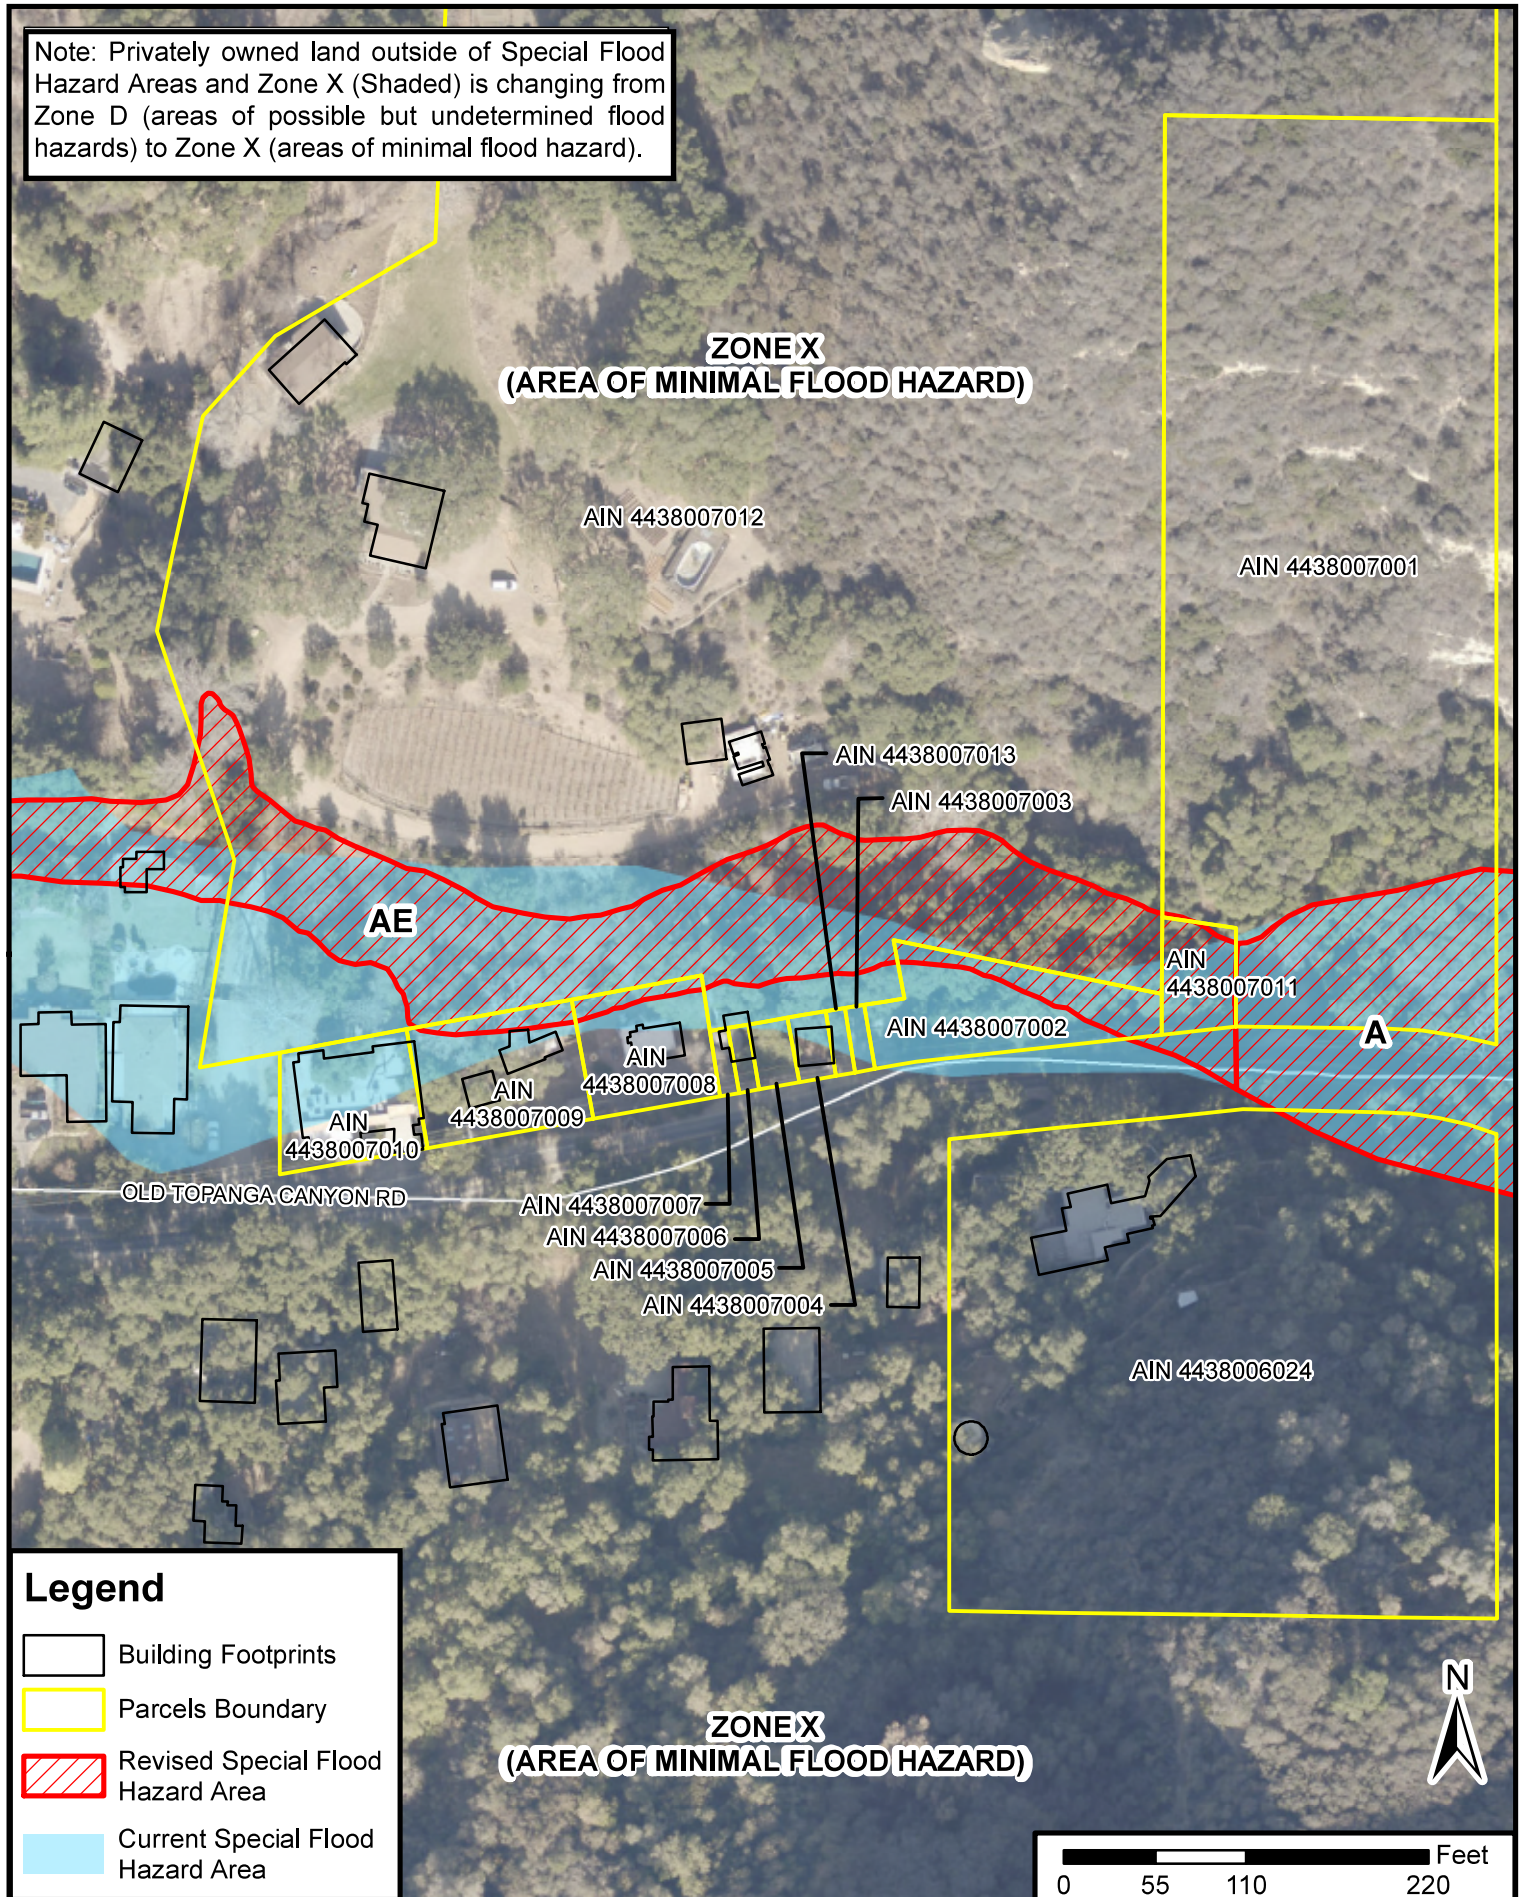

Old Topanga Flood Zone Exhibit

Note: Privately owned land outside of Special Flood Hazard Areas and Zone X (Shaded) is changing from Zone D (areas of possible but undetermined flood hazards) to Zone X (areas of minimal flood hazard).

Exhibit 57